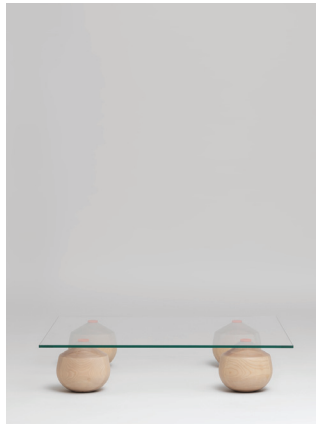

SOFA TABLE #2
ART. T.2.100.F1
Table Top: Glass
Foot: Wood
W:1000 D:1000 H:210 mm